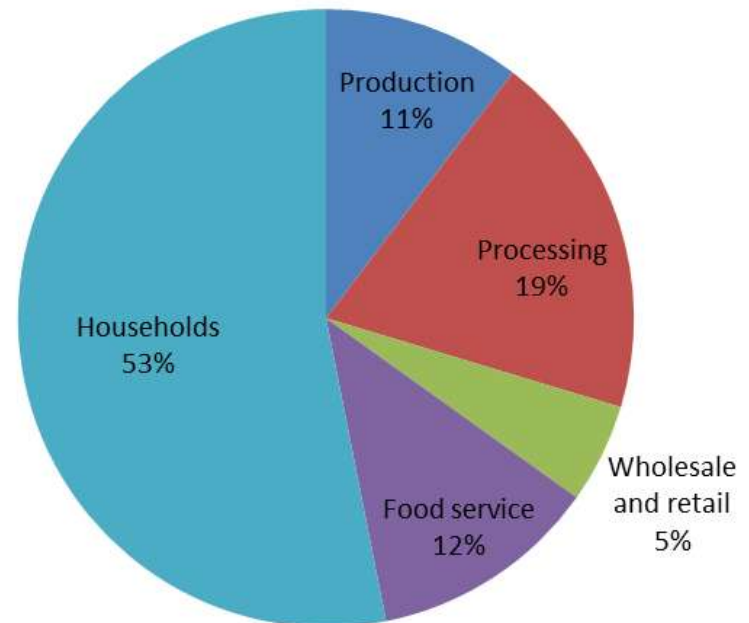

# SUSTAINABLE DEVELOPMENT GOALS

**SDG 12.3: By 2030, halve per capita global food waste at the retail and consumer levels and reduce food losses along production and supply chains, including post-harvest losses.**

# Over 50% of EU food waste is generated at household level

- **88 ( $\pm$  14) million tonnes of food waste per year**
- **Equivalent of 20% of all produced food in EU**
- **143 billion euros**
- **~ 304 Mt CO<sub>2</sub> eq (6% of total EU GHG emissions)**
- **173 kilograms of food waste per person**